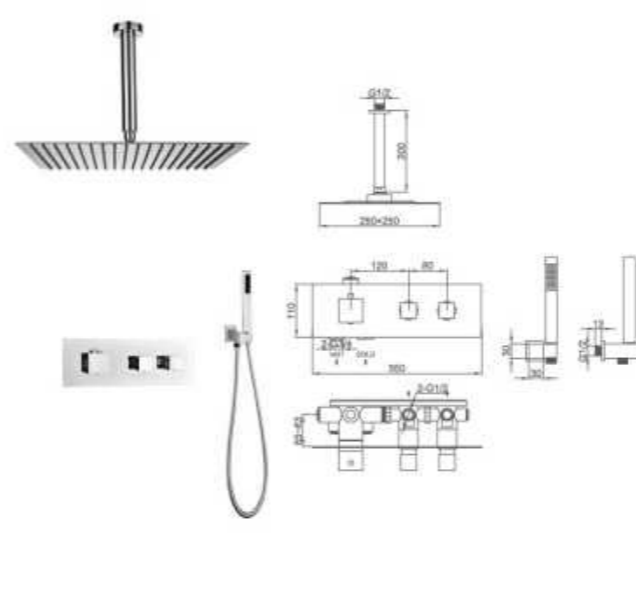

Wall-Mounted Thermostatic Rain Shower Set Series

Model No.6231810CP

Wall-mounted Thermostatic rain shower faucet
Finish: Chrome Plating

Model No.6231811CP

Wall-mounted Thermostatic rain shower faucet
Finish: Chrome Plating