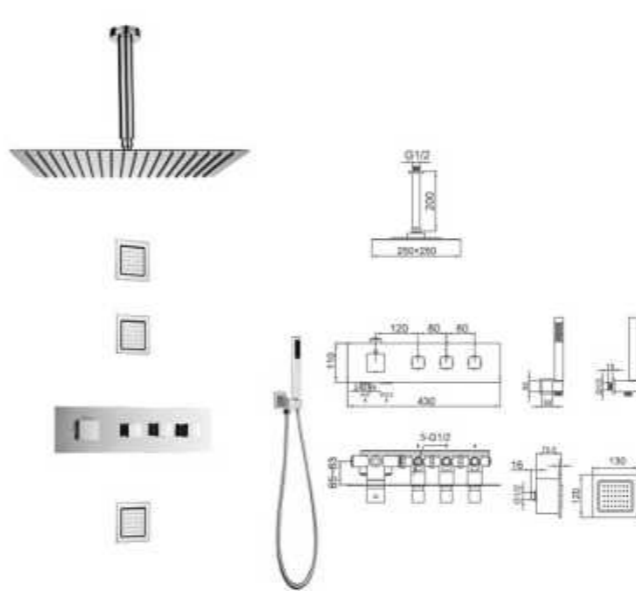

Model No.6331819CP

Wall-mounted Thermostatic rain shower faucet
Finish: Chrome Plating