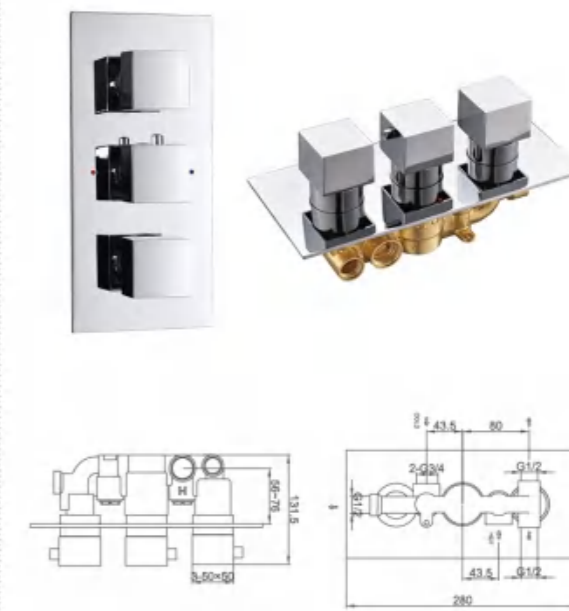

Model No.6301302CP

Thermostatic Concealed shower valve (3 functions)
Installation: wall mounted , pre-installed
Finish: Chrome Plating