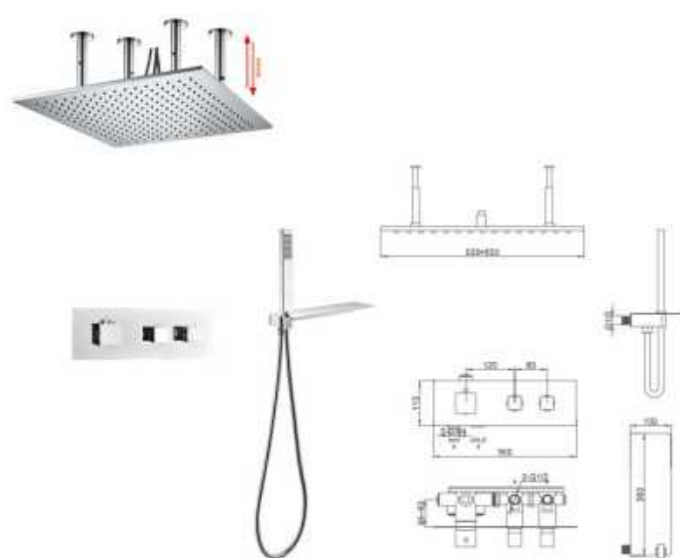

Wall-Mounted Thermostatic Rain Shower Set Series

Model No.6231813CP

Wall-mounted Thermostatic rain shower faucet
Finish: Chrome Plating