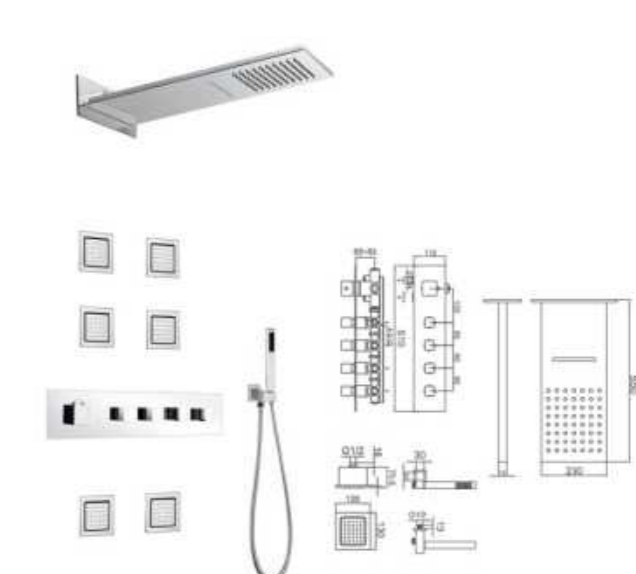

Model No.6431812CP

Wall-mounted Thermostatic rain shower faucet
Finish: Chrome Plating