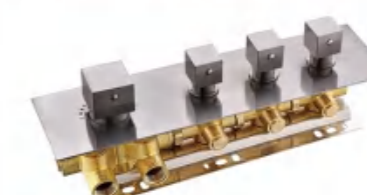

Thermostatic concealed rain shower valve (3 functions)
Installation: wall mounted , pre-installed
Finish: Brushed Nickel

Model No.6331101GB

Thermostatic concealed rain shower valve (3 functions)
Installation: wall mounted , pre-installed
Finish: Gold

Model No.6331101MB

Thermostatic concealed rain shower valve (3 functions)
Installation: wall mounted , pre-installed
Finish: Matte-Black

Wall-Mounted Control Temperature Shower Valve Series

Model No.6331102CP

Thermostatic concealed rain shower valve (3 functions)
Installation: wall mounted , pre-installed
Finish: Chrome Plating

Model No.6331102BN

Thermostatic concealed rain shower valve (3 functions)
Installation: wall mounted , pre-installed
Finish: Brushed Nickel