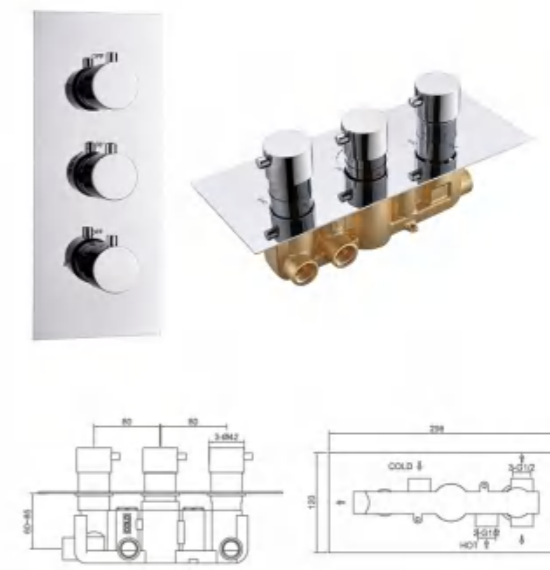

Model No.6305303CP

Thermostatic Concealed shower valve (3 functions)
Installation: wall mounted , pre-installed
Finish: Chrome Plating

Wall-Mounted Thermostatic Shower Valve Series

Model No.6201302CP

Thermostatic Concealed shower valve (2 functions)
Installation: wall mounted , pre-installed
Finish: Chrome Plating