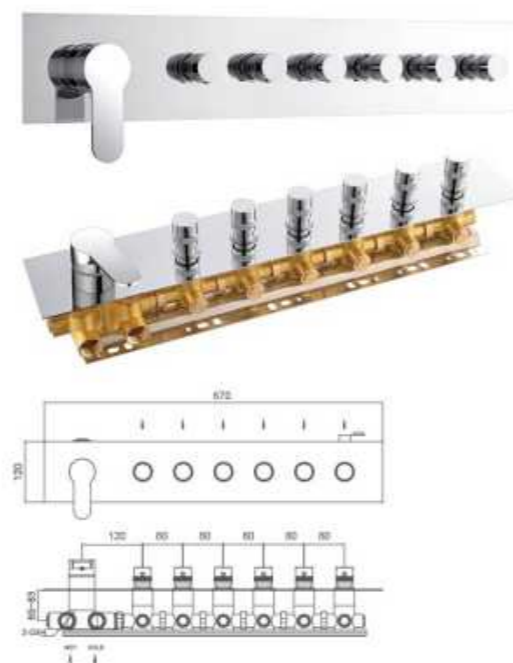

Model No.6636001CP