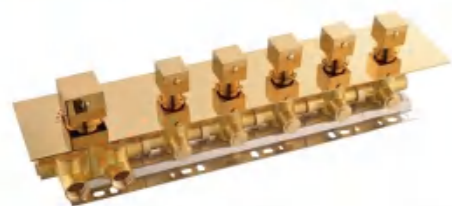

Wall-Mounted Control Temperature Shower Valve Series

Model No.6531102GB

Thermostatic concealed rain shower valve (5 functions)
Installation: wall mounted , pre-installed
Finish: Gold