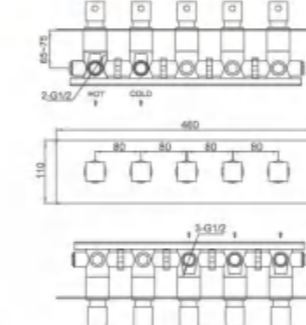

Wall-Mounted Control Temperature Shower Valve Series

Model No.6531102GB

Thermostatic concealed rain shower valve (5 functions)
Installation: wall mounted , pre-installed
Finish: Gold

Model No.6333101CP

Control temperature concealed rain shower valve (3 functions)
Installation: wall mounted , pre-installed
Finish: Chrome Plating