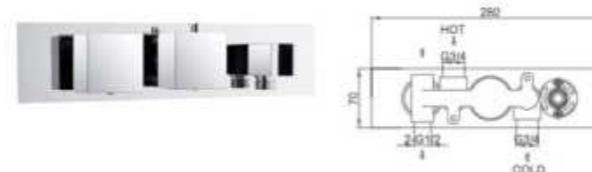

Model No.6250102CP

Thermostatic concealed shower valve (2 functions)
Installation: wall mounted , pre-installed
Finish: Chrome Plating