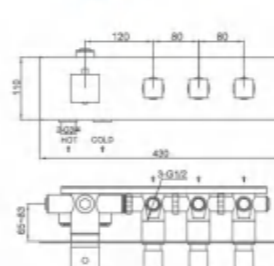

Model No.6331102GB

Thermostatic concealed rain shower valve (3 functions)
Installation: wall mounted , pre-installed
Finish: Gold