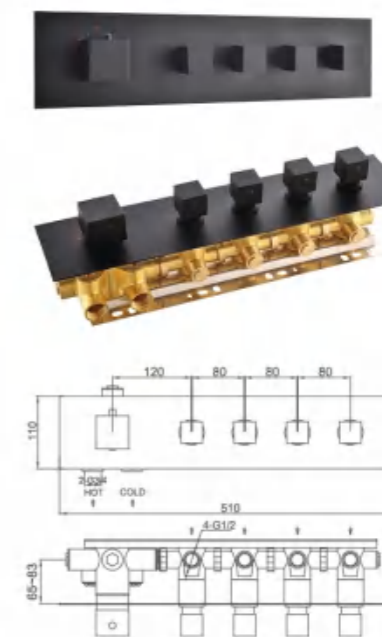

Model No.6431102MB

Thermostatic concealed rain shower valve (4 functions)
Installation: wall mounted , pre-installed
Finish: Matte-Black