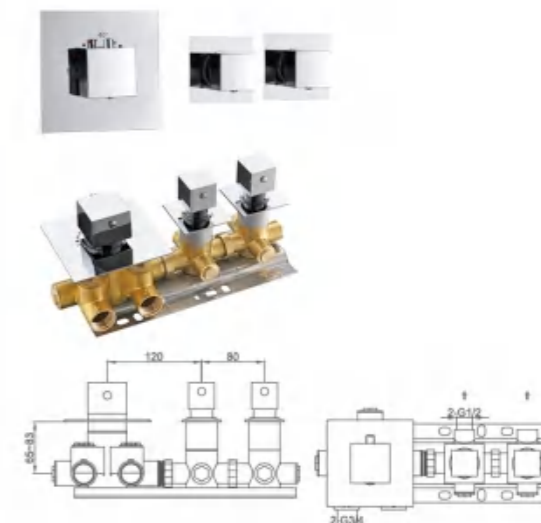

Model No.6230102CP

Thermostatic concealed rain shower valve (2 functions)
Installation: wall mounted , pre-installed
Finish: Chrome Plating