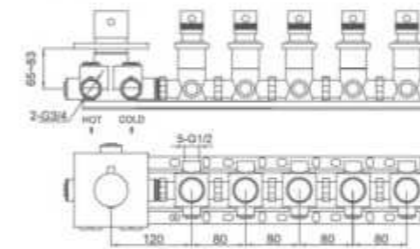

Wall-Mounted Thermostatic Rain Shower Valve Series

Model No.6530101CP

Thermostatic concealed rain shower valve(5 functions)
Installation: wall mounted , pre-installed
Finish: Chrome Plating