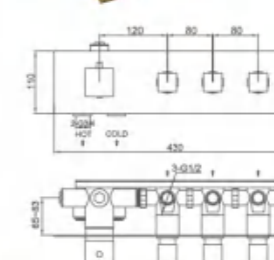

Model No.6331102BN

Thermostatic concealed rain shower valve (3 functions)
Installation: wall mounted , pre-installed
Finish: Brushed Nickel