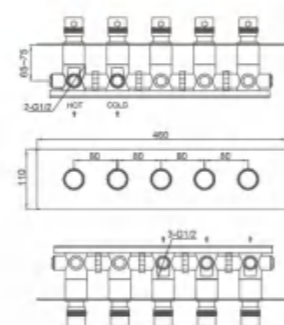

Model No.6333101CP

Control temperature concealed rain shower valve (3 functions)
Installation: wall mounted , pre-installed
Finish: Chrome Plating