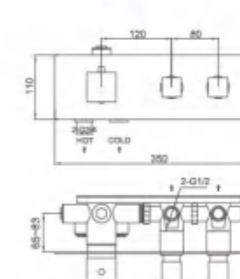

Model No.6231102MB

Thermostatic concealed rain shower valve (2 functions)
Installation: wall mounted , pre-installed
Finish: Matte-Black