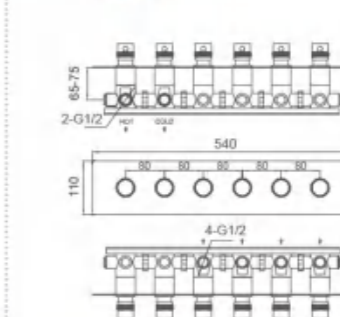

Model No.6433101CP

Control temperature concealed rain shower valve (4 functions)
Installation: wall mounted , pre-installed
Finish: Chrome Plating