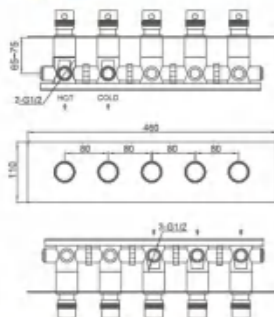

Model No.6333101GB

Control temperature concealed rain shower valve (3 functions)
Installation: wall mounted , pre-installed
Finish: Gold