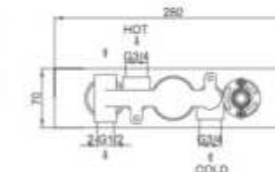

Model No.6250102CP

Thermostatic concealed shower valve (2 functions)
Installation: wall mounted , pre-installed
Finish: Chrome Plating