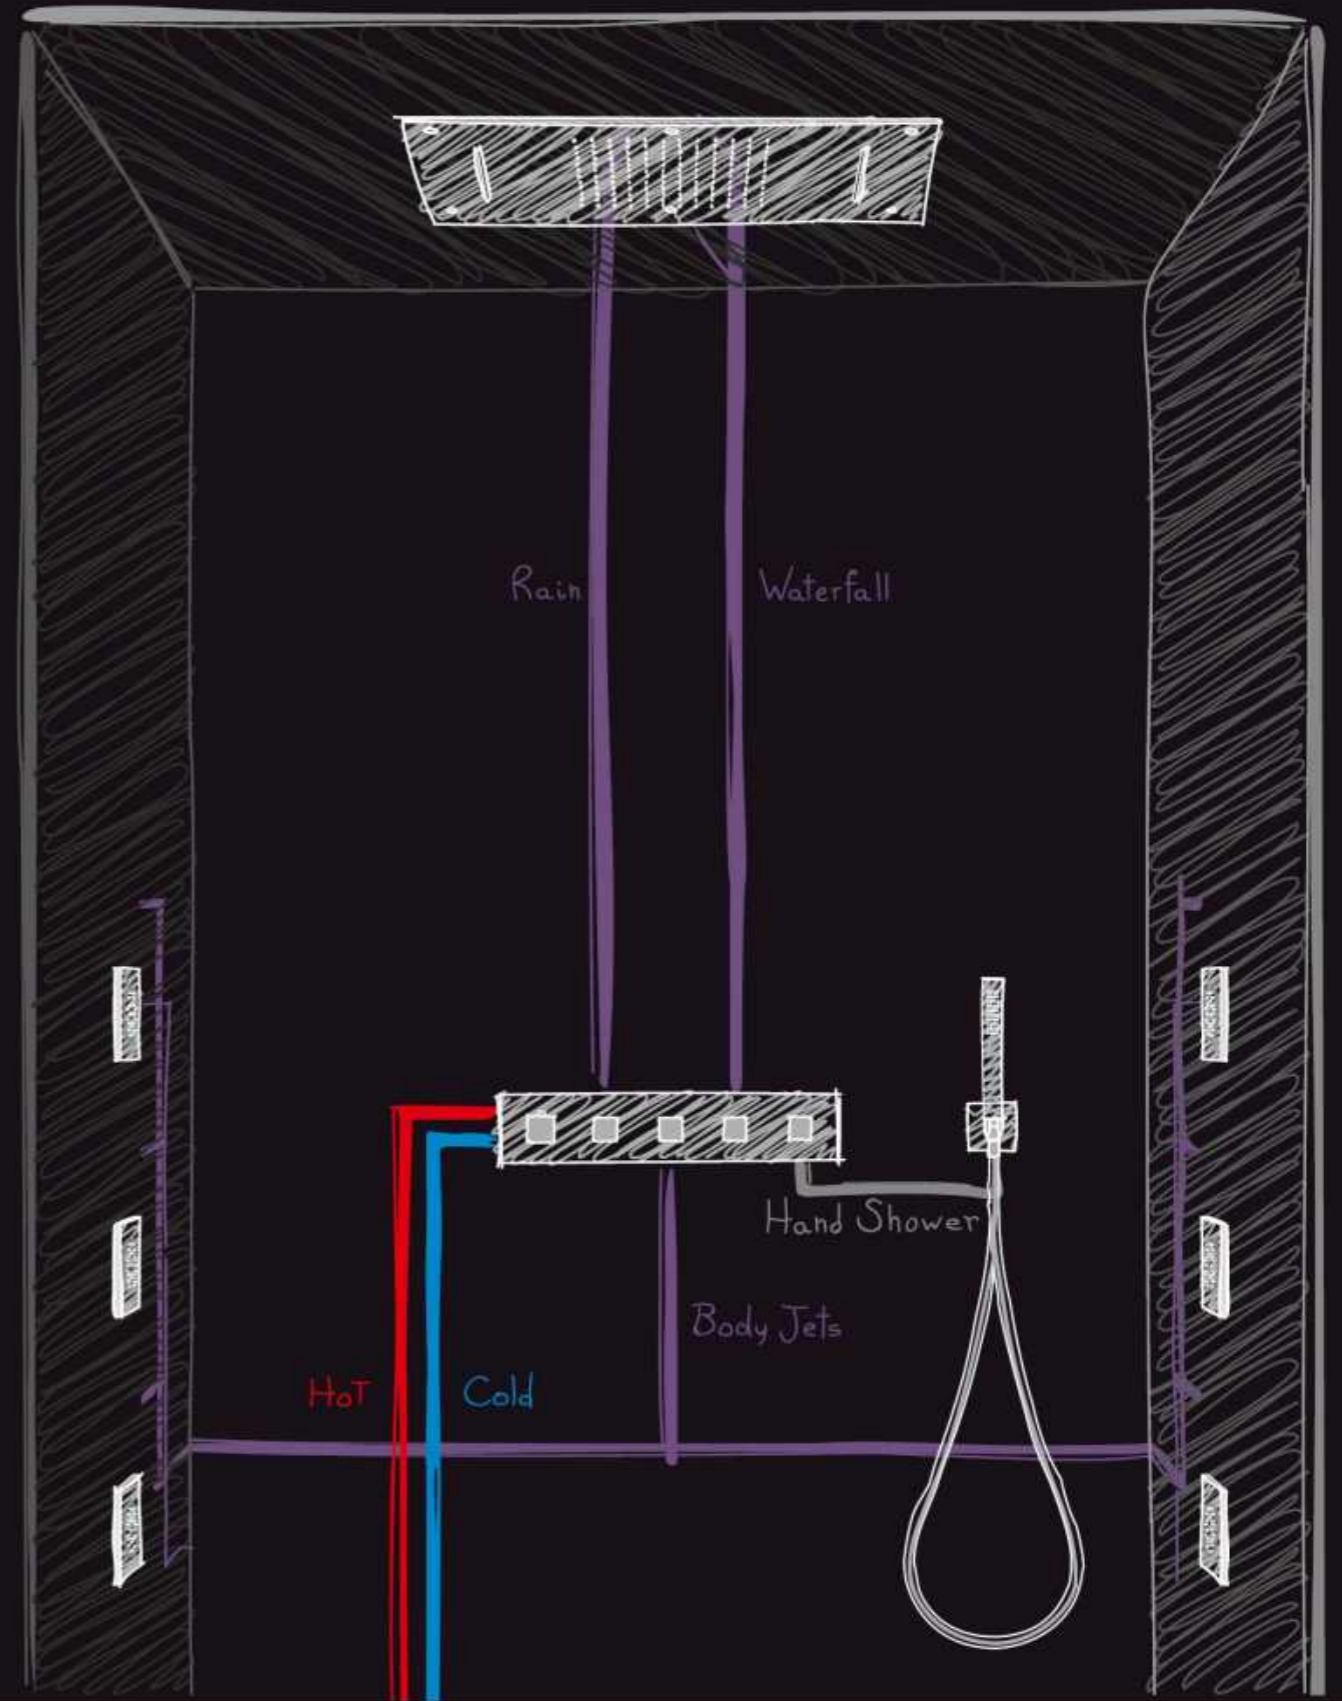

Wall-mounted Thermostatic rain shower faucet
Finish: Chrome Plating

HIGH FLOW WATER CONTROL EXAMPLE FOR 2 WAYS

- ① 800~1000mm
- ② 800~1000mm
- ③ 1900~2190mm

HIGH FLOW WATER CONTROL EXAMPLE FOR 4 WAYS

Model No. 6360810CP
Thermostatic shower system
Finish: Chrome Plating

Wall-Mounted Thermostatic Rain Shower Set Series

Model No. 6260810CP

Wall-mounted Thermostatic rain shower faucet
Finish: Chrome Plating

Model No. 6203810CP

Wall-mounted Thermostatic rain shower faucet
Finish: Chrome Plating