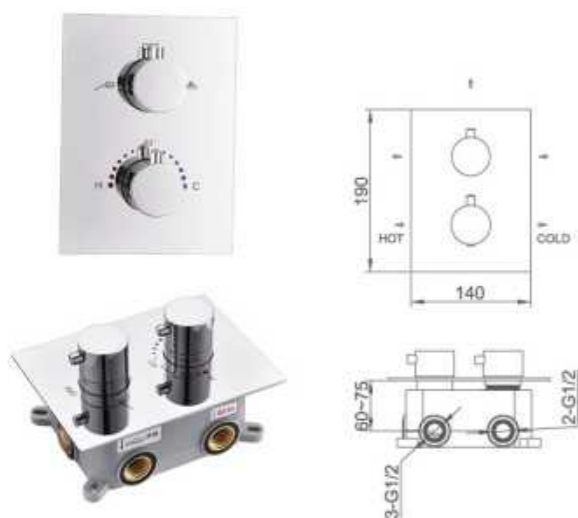

Model No.6260101CP

Thermostatic Concealed shower valve (2 functions)
Installation: wall mounted , pre-installed
Finish: Chrome Plating