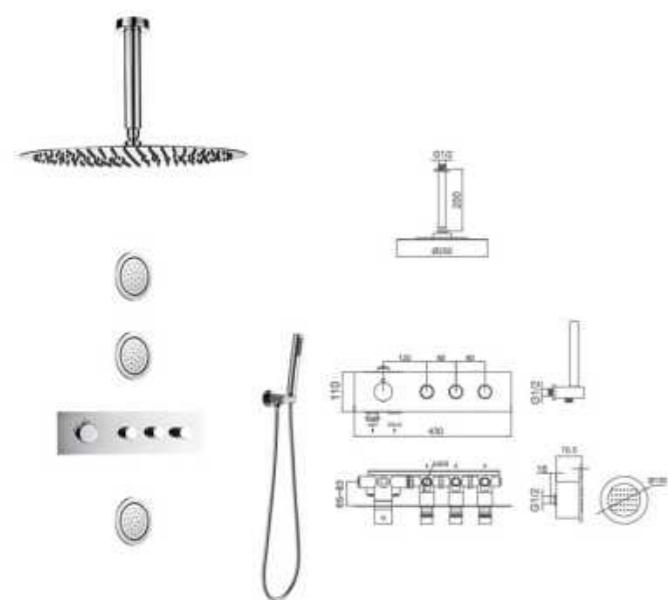

Model No.6331816CP

Wall-mounted Thermostatic rain shower faucet
Finish: Chrome Plating