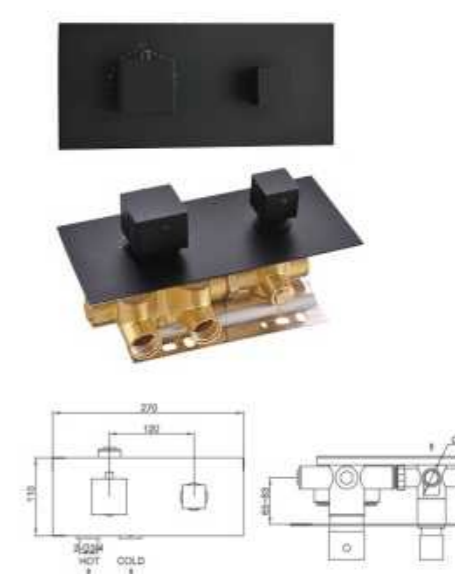

Model No.6131102MB

Thermostatic concealed rain shower valve (1 function)
Installation: wall mounted , pre-installed
Finish: Matte-Black