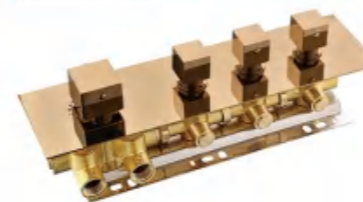

Thermostatic concealed rain shower valve (3 functions)
Installation: wall mounted , pre-installed
Finish: Brushed Nickel

Model No.6331101GB

Thermostatic concealed rain shower valve (3 functions)
Installation: wall mounted , pre-installed
Finish: Gold

Model No.6331101MB

Thermostatic concealed rain shower valve (3 functions)
Installation: wall mounted , pre-installed
Finish: Matte-Black

Wall-Mounted Control Temperature Shower Valve Series

Model No.6331102CP

Thermostatic concealed rain shower valve (3 functions)
Installation: wall mounted , pre-installed
Finish: Chrome Plating

Model No.6331102BN

Thermostatic concealed rain shower valve (3 functions)
Installation: wall mounted , pre-installed
Finish: Brushed Nickel