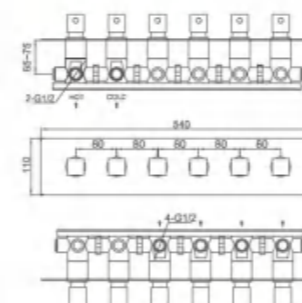

Wall-Mounted Control Temperature Shower Valve Series

Model No.6433102CP

Control temperature concealed rain shower valve (4 functions)
Installation: wall mounted , pre-installed
Finish: Chrome Plating