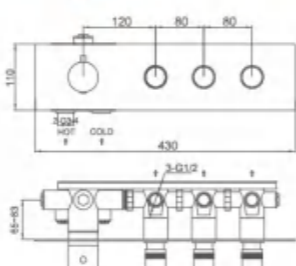

Model No.6331101MB

Thermostatic concealed rain shower valve (3 functions)
Installation: wall mounted , pre-installed
Finish: Matte-Black