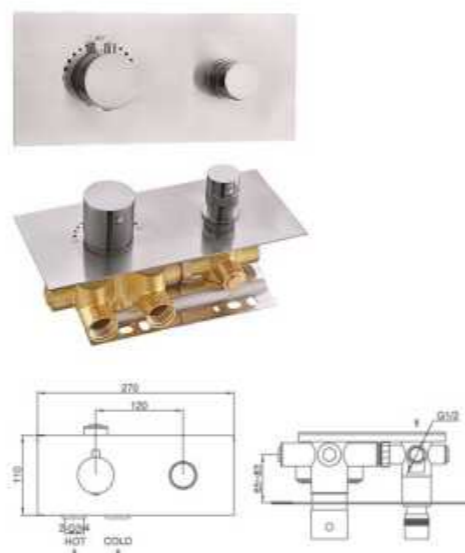

Model No.6131101BN

Thermostatic concealed rain shower valve (1 function)
Installation: wall mounted , pre-installed
Finish: Brushed Nickel