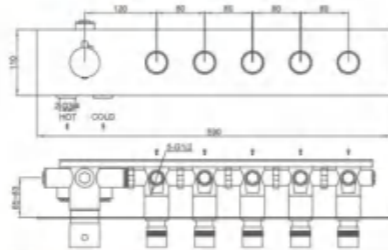

Model No.6531101BN

Thermostatic concealed rain shower valve (5 functions)
Installation: wall mounted , pre-installed
Finish: Brushed Nickel