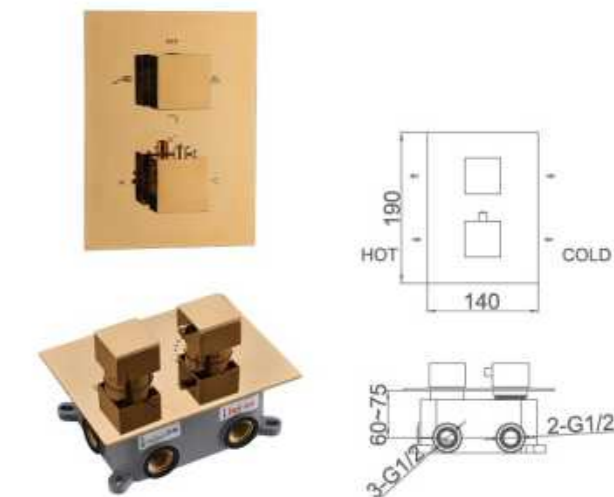

Model No.6360102GB

Thermostatic Concealed shower valve (2 functions)
Installation: wall mounted , pre-installed
Finish: Gold