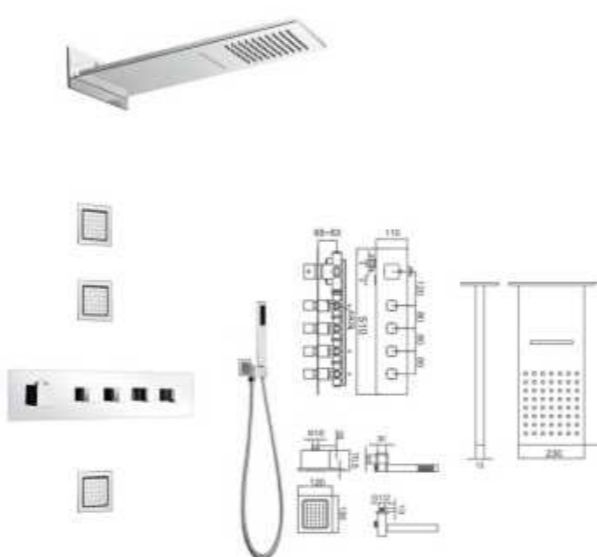

Model No.6431813CP

Wall-mounted Thermostatic rain shower faucet
Finish: Chrome Plating