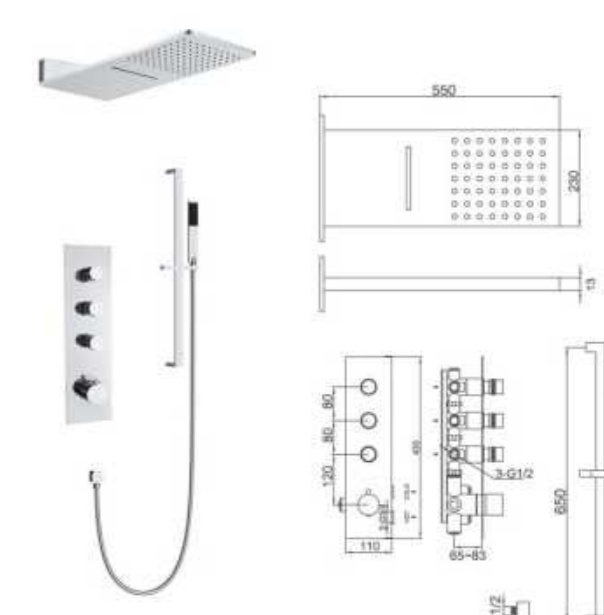

Model No.6331818CP

Wall-mounted Thermostatic rain shower faucet
Finish: Chrome Plating