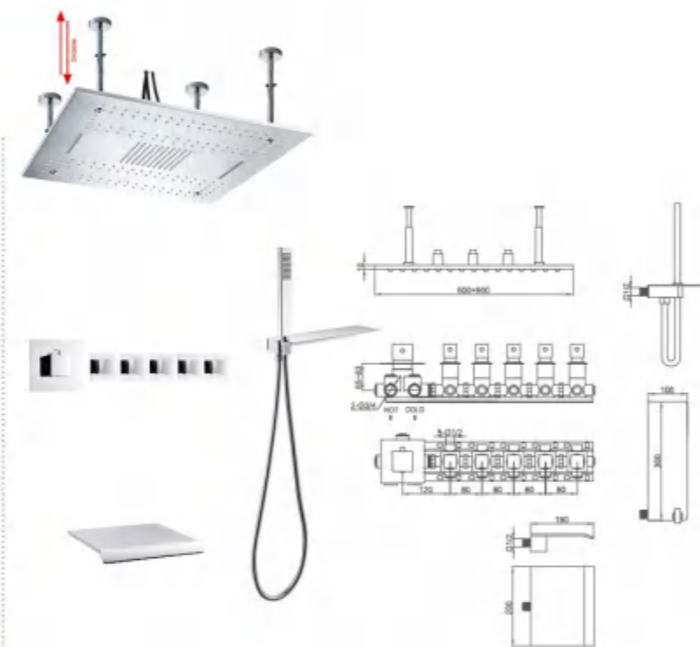

Model No.6530811CP
Wall-mounted Thermostatic rain shower faucet
Finish: Chrome Plating