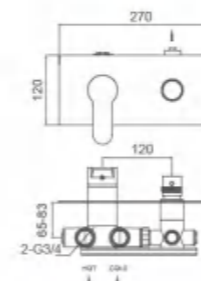

Model No.6136001CP

Control temperature concealed rain shower valve (1 functions)
Installation: wall mounted , pre-installed
Finish: Chrome Plating