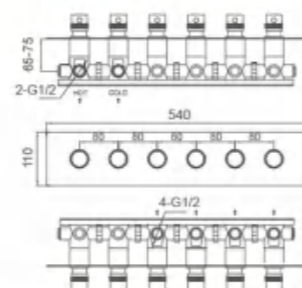

Model No.6433101GB

Control temperature concealed rain shower valve (4 functions)
Installation: wall mounted , pre-installed
Finish: Gold