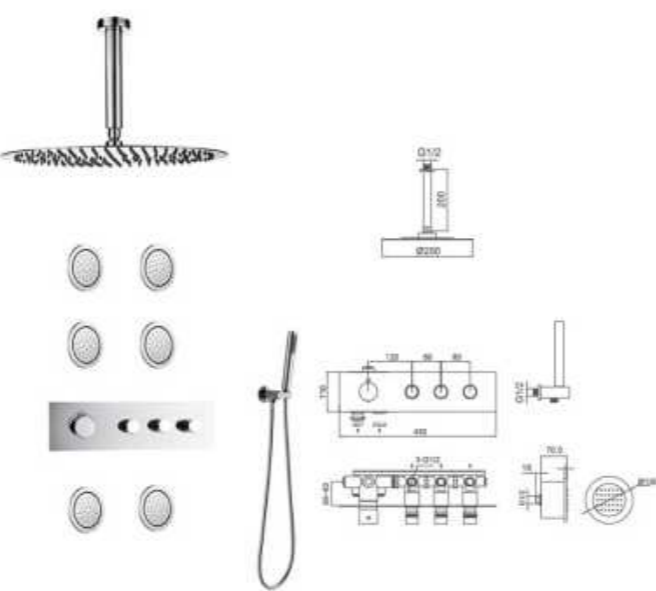

Model No.6231812CP

Wall-mounted Thermostatic rain shower faucet
Finish: Chrome Plating

Model No.6331818CP

Wall-mounted Thermostatic rain shower faucet
Finish: Chrome Plating

Model No.6331816CP

Wall-mounted Thermostatic rain shower faucet
Finish: Chrome Plating