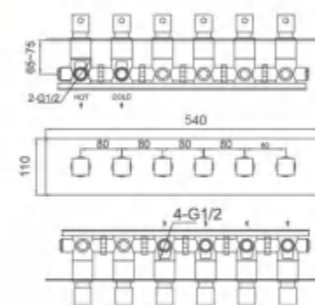

Model No.6433102GB

Control temperature concealed rain shower valve (4 functions)
Installation: wall mounted , pre-installed
Finish: Gold