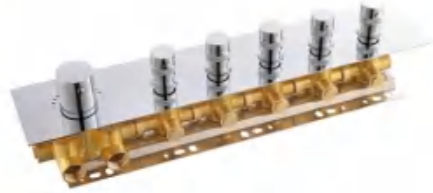

Wall-Mounted Control Temperature Shower Valve Series

Model No.6531101CP

Thermostatic concealed rain shower valve (5 functions)
Installation: wall mounted , pre-installed
Finish: Chrome Plating