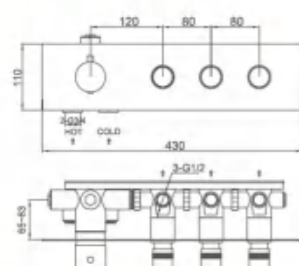

Wall-Mounted Control Temperature Shower Valve Series

Model No.6331101CP

Thermostatic concealed rain shower valve (3 functions)
Installation: wall mounted , pre-installed
Finish: Chrome Plating