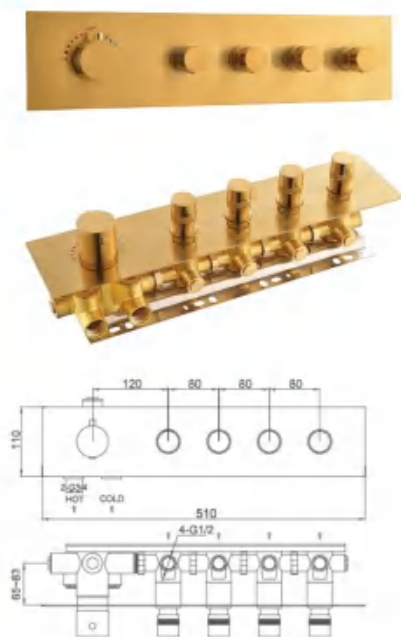

Model No.6431101GB

Thermostatic concealed rain shower valve (4 functions)
Installation: wall mounted , pre-installed
Finish: Gold