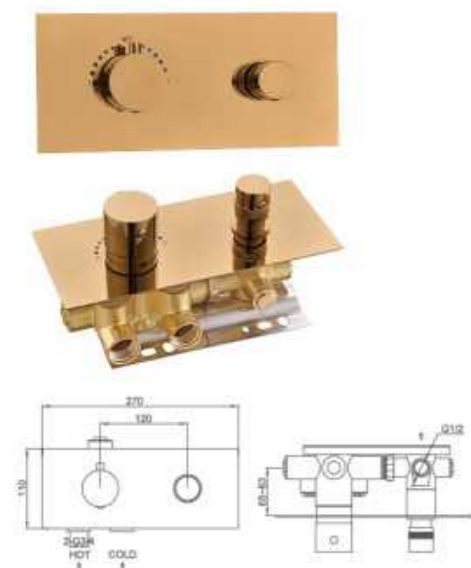

Model No.6131101GB

Thermostatic concealed rain shower valve (1 function)
Installation: wall mounted , pre-installed
Finish: Gold