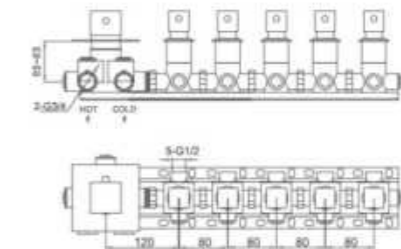

Model No.6530102CP

Thermostatic concealed rain shower valve (5 functions)
Installation: wall mounted , pre-installed
Finish: Chrome Plating