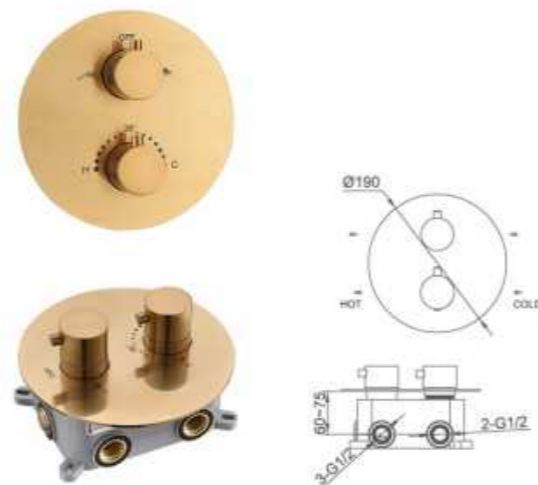

Shower pleasure at one

Model No.6331830CP

Wall-mounted Thermostatic rain shower faucet
Finish: Chrome Plating

Wall-Mounted Thermostatic Shower Valve Series

Model No.6260301CP

Thermostatic Concealed shower valve (2 functions)
Installation: wall mounted , pre-installed
Finish: Chrome Plating