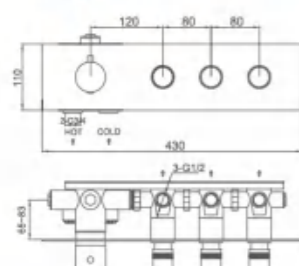

Model No.6331101GB

Thermostatic concealed rain shower valve (3 functions)
Installation: wall mounted , pre-installed
Finish: Gold