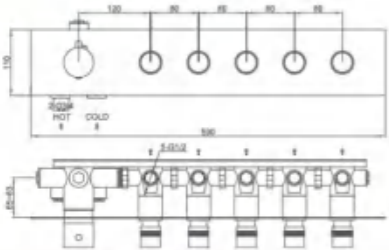

Wall-Mounted Control Temperature Shower Valve Series

Model No.6531101CP

Thermostatic concealed rain shower valve (5 functions)
Installation: wall mounted , pre-installed
Finish: Chrome Plating