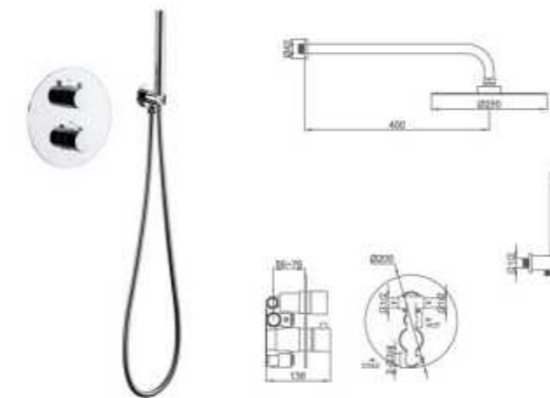

Model No. 6203810CP

Wall-mounted Thermostatic rain shower faucet
Finish: Chrome Plating