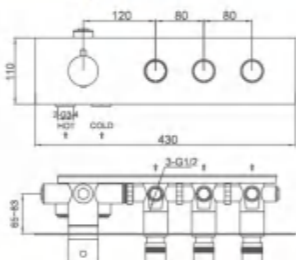

Model No.6331101BN

Thermostatic concealed rain shower valve (3 functions)
Installation: wall mounted , pre-installed
Finish: Brushed Nickel