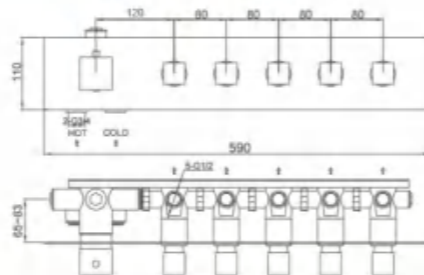

Model No.6531102BN

Thermostatic concealed rain shower valve (5 functions)
Installation: wall mounted , pre-installed
Finish: Brushed Nickel