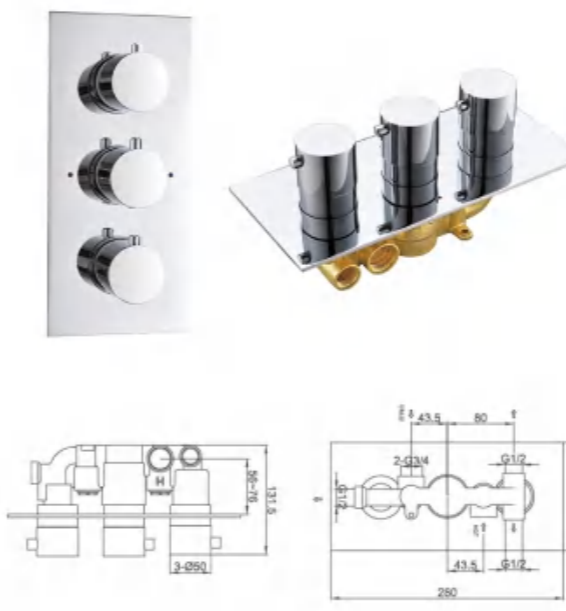

Model No.6301301CP

Thermostatic Concealed shower valve (3 functions)
Installation: wall mounted , pre-installed
Finish: Chrome Plating