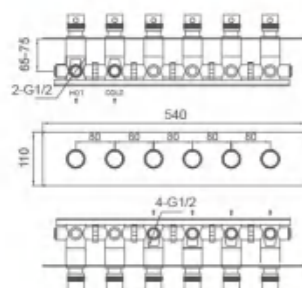

Wall-Mounted Control Temperature Shower Valve Series

Model No.6433101MB

Control temperature concealed rain shower valve (4 functions)
Installation: wall mounted , pre-installed
Finish: Matte-Black