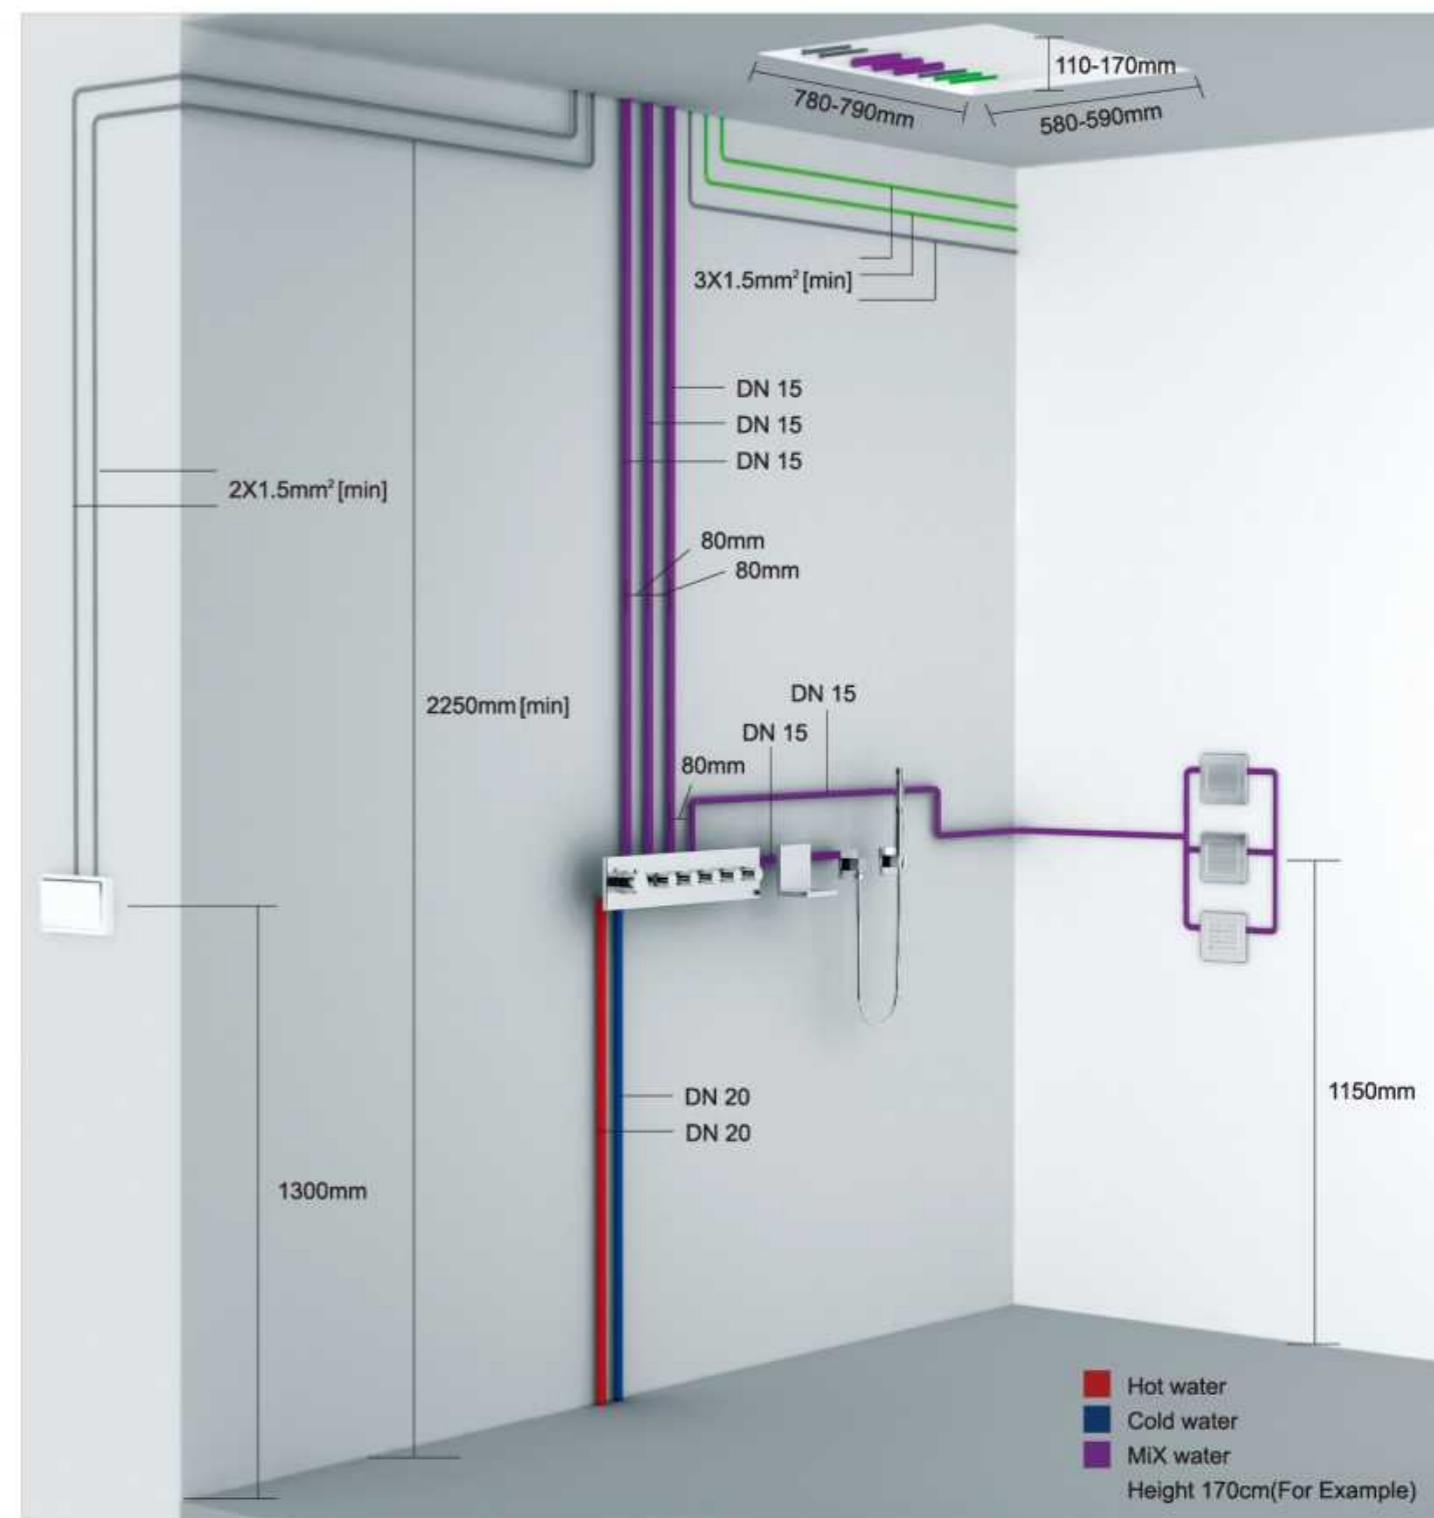

- 1.Wet and dry area must be separated and the electronic switch should must be installed in dry area.
- 2.The area of bathroom should be watertightness and decorated by antiskidding tile.

Wall-Mounted Thermostatic Rain Shower Valve Series