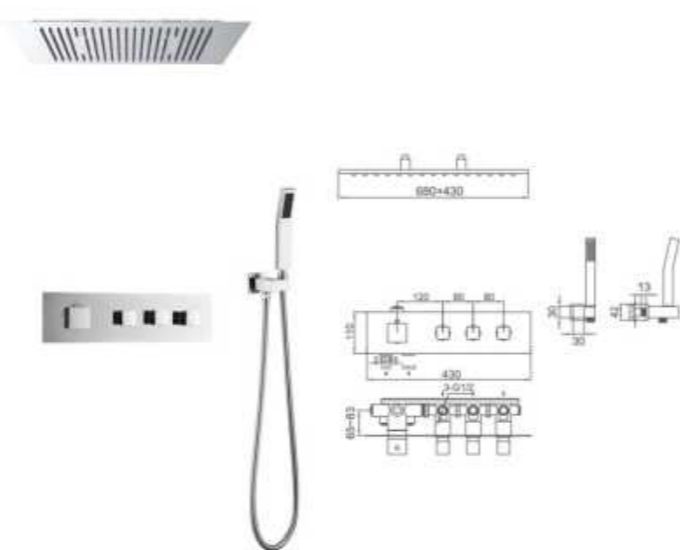

Model No.6331811CP

Wall-mounted Thermostatic rain shower faucet
Finish: Chrome Plating