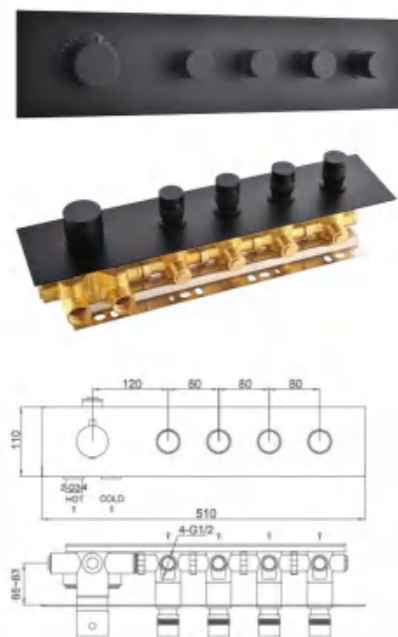

Model No.6431101MB

Thermostatic concealed rain shower valve (4 functions)
Installation: wall mounted , pre-installed
Finish: Matte-Black