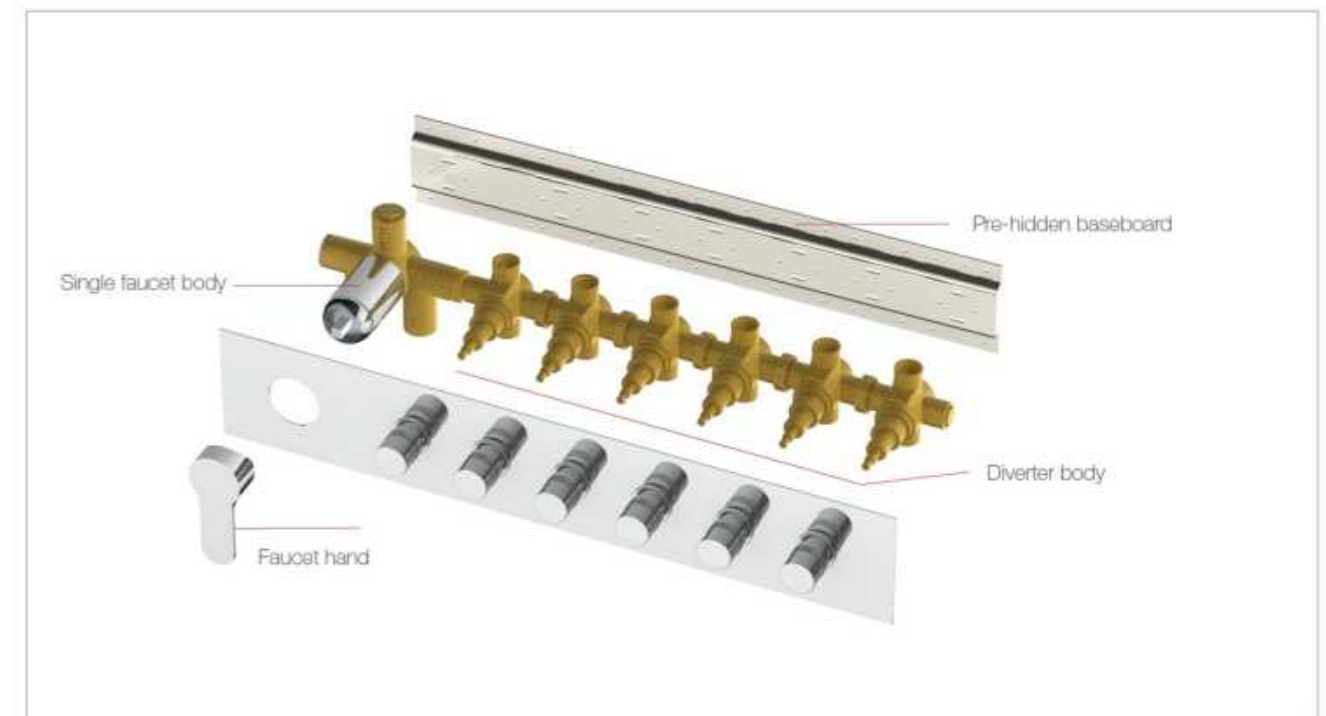

Model No.6301302CP

Thermostatic Concealed shower valve (3 functions)
Installation: wall mounted , pre-installed
Finish: Chrome Plating

Wall-Mounted Control Temperature Shower Valve

A high-quality product which combines extremely clean-cut design with comfort of use, for both homes and the hotel sector.

Hidden constant temperature control valve You can not feel hot at 40°C

Low pressure and large water flow Not too hot or too cold

SEPARATE PANEL

THERMOSTATIC CARTRIDGE

Cartridge is the heart of faucet and LESUN uses the top spool to design the faucet just like the tank -still work excellent no matter in whatever cruel constant conditions.

Hidden double-handle and double-control control valve(Multi-function)

Low water pressure, Large water flow

Hidden single-handle and double-controller control valve(Multi-function)

Low water pressure, Large water flow