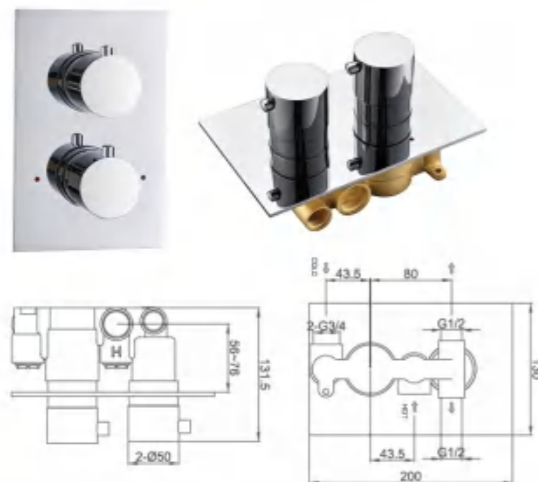

Model No.6260101MB

Thermostatic Concealed shower valve (2 functions)
Installation: wall mounted , pre-installed
Finish: Matte-Black

Model No.6260501CP

Thermostatic Concealed shower valve (2 functions)
Installation: wall mounted , pre-installed
Finish: Chrome Plating

Model No.6260502CP

Thermostatic Concealed shower valve (2 functions)
Installation: wall mounted , pre-installed
Finish: Chrome Plating

Wall-Mounted Thermostatic Shower Valve Series

Model No.6201301CP

Thermostatic Concealed shower valve (2 functions)
Installation: wall mounted , pre-installed
Finish: Chrome Plating