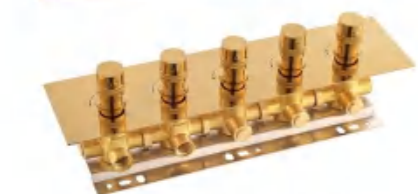

Model No.6333101GB

Control temperature concealed rain shower valve (3 functions)
Installation: wall mounted , pre-installed
Finish: Gold