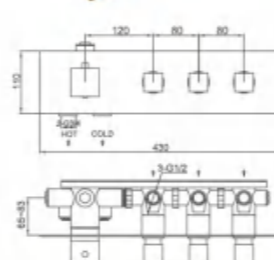

Wall-Mounted Control Temperature Shower Valve Series

Model No.6331102CP

Thermostatic concealed rain shower valve (3 functions)
Installation: wall mounted , pre-installed
Finish: Chrome Plating