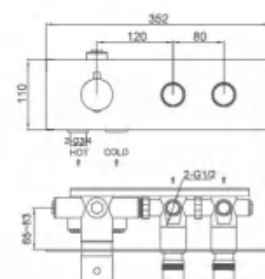

Model No.6231101GB

Thermostatic concealed rain shower valve (2 functions)
Installation: wall mounted , pre-installed
Finish: Gold