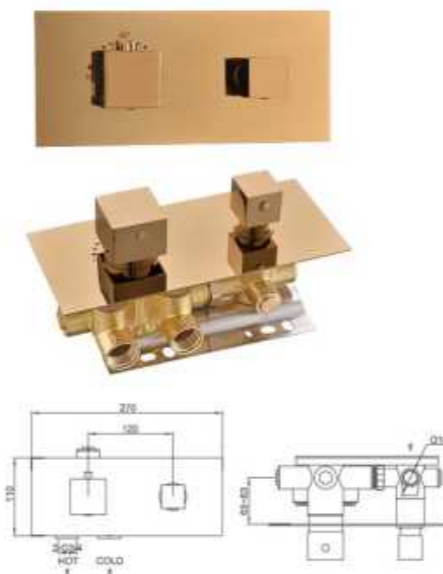

Thermostatic concealed rain shower valve (1 function)
Installation: wall mounted , pre-installed
Finish: Brushed Nickel

Model No.6131101GB

Thermostatic concealed rain shower valve (1 function)
Installation: wall mounted , pre-installed
Finish: Gold

Model No.6131101MB

Thermostatic concealed rain shower valve (1 function)
Installation: wall mounted , pre-installed
Finish: Matte-Black

Wall-Mounted Control Temperature Shower Valve Series

Model No.6131102CP

Thermostatic concealed rain shower valve (1 function)
Installation: wall mounted , pre-installed
Finish: Chrome Plating

Model No.6131102BN

Thermostatic concealed rain shower valve (1 function)
Installation: wall mounted , pre-installed
Finish: Brushed Nickel