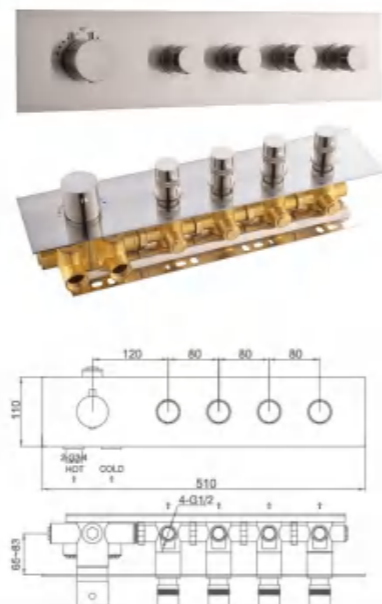

Model No.6431101BN

Thermostatic concealed rain shower valve (4 functions)
Installation: wall mounted , pre-installed
Finish: Brushed Nickel