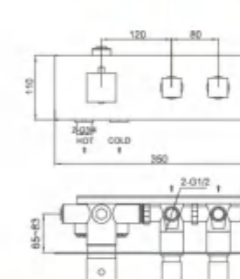

Model No.6231102BN

Thermostatic concealed rain shower valve (2 functions)
Installation: wall mounted , pre-installed
Finish: Brushed Nickel