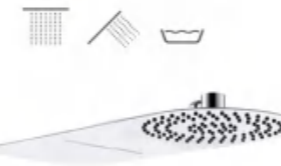

Model No.6301810MB

Wall-mounted Thermostatic rain shower faucet
Finish: Matte-Black