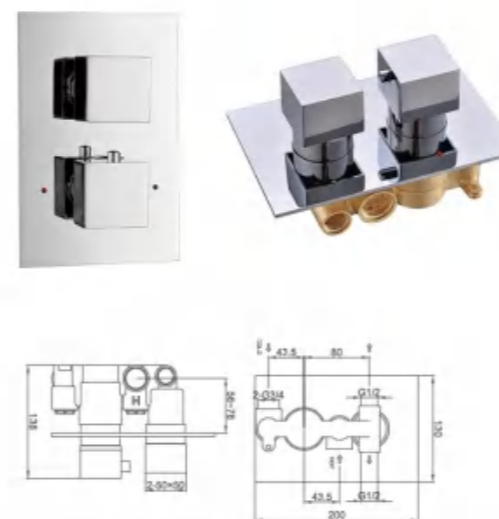

Wall-Mounted Thermostatic Shower Valve Series

Model No.6201302CP

Thermostatic Concealed shower valve (2 functions)
Installation: wall mounted , pre-installed
Finish: Chrome Plating