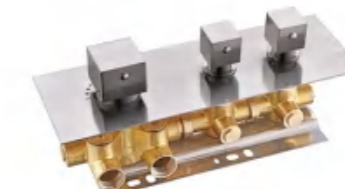

Thermostatic concealed rain shower valve (2 functions)
Installation: wall mounted , pre-installed
Finish: Brushed Nickel

Model No.6231101GB

Thermostatic concealed rain shower valve (2 functions)
Installation: wall mounted , pre-installed
Finish: Gold

Model No.6231101MB

Thermostatic concealed rain shower valve (2 functions)
Installation: wall mounted , pre-installed
Finish: Matte-Black

Wall-Mounted Control Temperature Shower Valve Series

Model No.6231102CP

Thermostatic concealed rain shower valve (2 functions)
Installation: wall mounted , pre-installed
Finish: Chrome Plating

Model No.6231102BN

Thermostatic concealed rain shower valve (2 functions)
Installation: wall mounted , pre-installed
Finish: Brushed Nickel