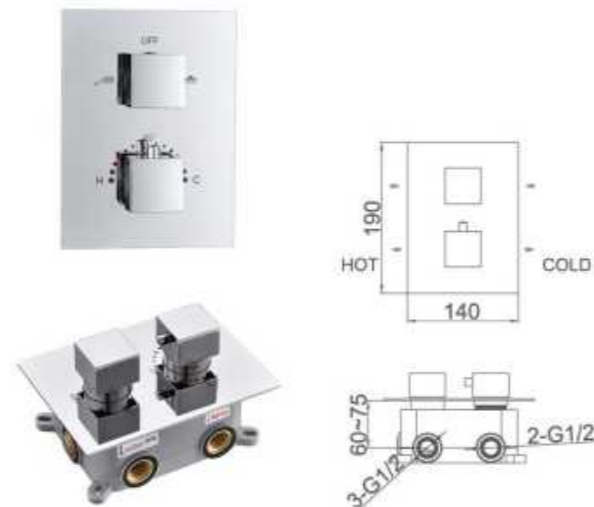

Wall-Mounted Thermostatic Shower Valve Series

Model No.6260102CP

Thermostatic Concealed shower valve (2 functions)
Installation: wall mounted , pre-installed
Finish: Chrome Plating