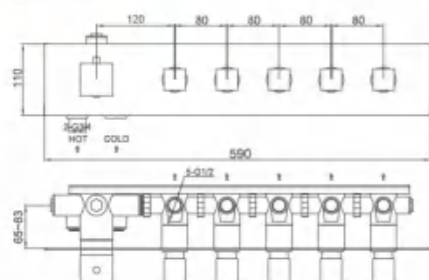

Wall-Mounted Control Temperature Shower Valve Series

Model No.6531102GB

Thermostatic concealed rain shower valve (5 functions)
Installation: wall mounted , pre-installed
Finish: Gold