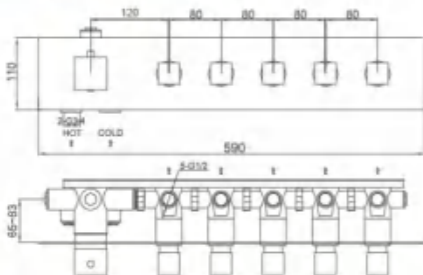

Model No.6531102CP

Thermostatic concealed rain shower valve (5 functions)
Installation: wall mounted , pre-installed
Finish: Chrome Plating