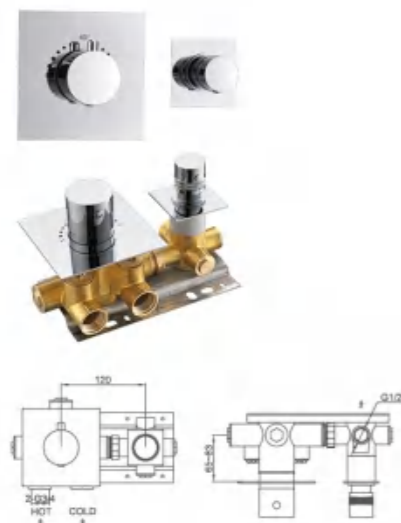

Wall-Mounted Thermostatic Rain Shower Valve Series

Model No.6130101CP

Thermostatic concealed rain shower valve (1 function)
Installation: wall mounted , pre-installed
Finish: Chrome Plating