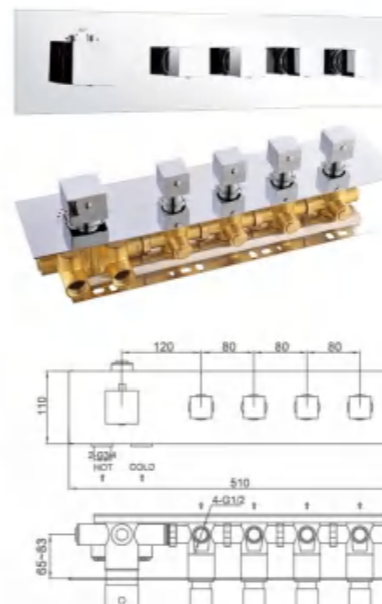

Wall-Mounted Control Temperature Shower Valve Series

Model No.6431102CP

Thermostatic concealed rain shower valve (4 functions)
Installation: wall mounted , pre-installed
Finish: Chrome Plating