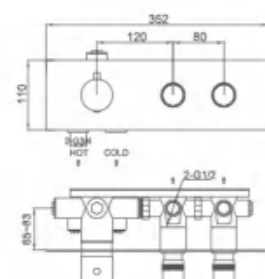

Wall-Mounted Control Temperature Shower Valve Series

Model No.6231101CP

Thermostatic concealed rain shower valve (2 functions)
Installation: wall mounted , pre-installed
Finish: Chrome Plating