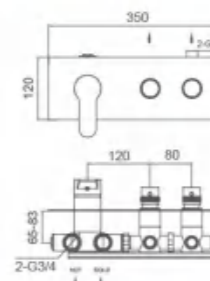

Model No.6236001CP

Control temperature concealed rain shower valve (2 functions)
Installation: wall mounted , pre-installed
Finish: Chrome Plating