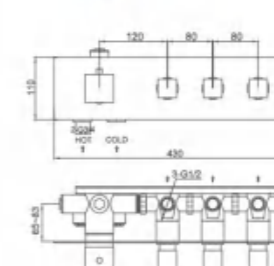

Model No.6331102MB

Thermostatic concealed rain shower valve (3 functions)
Installation: wall mounted , pre-installed
Finish: Matte-Black