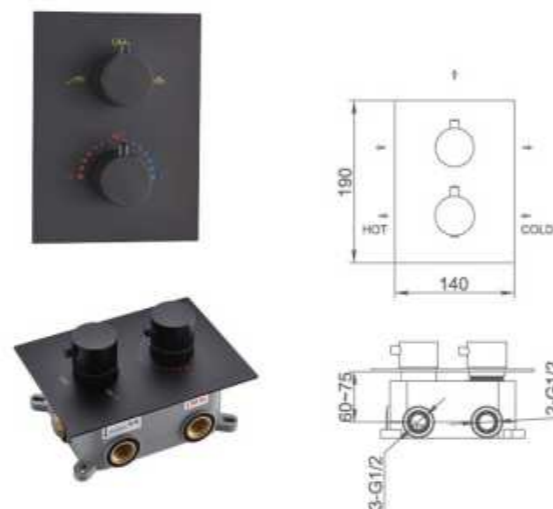

Model No.6260101MB

Thermostatic Concealed shower valve (2 functions)
Installation: wall mounted , pre-installed
Finish: Matte-Black