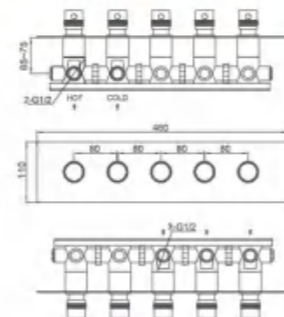

Model No.6333101MB

Control temperature concealed rain shower valve (3 functions)
Installation: wall mounted , pre-installed
Finish: Matte-Black