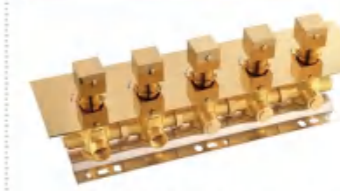

Model No.6333102GB

Control temperature concealed rain shower valve (3 functions)
Installation: wall mounted , pre-installed
Finish: Gold