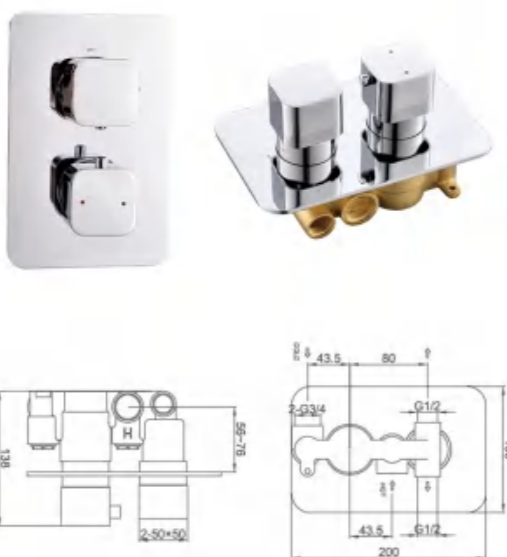

Model No.6205303CP

Thermostatic Concealed shower valve (2 functions)
Installation: wall mounted , pre-installed
Finish: Chrome Plating