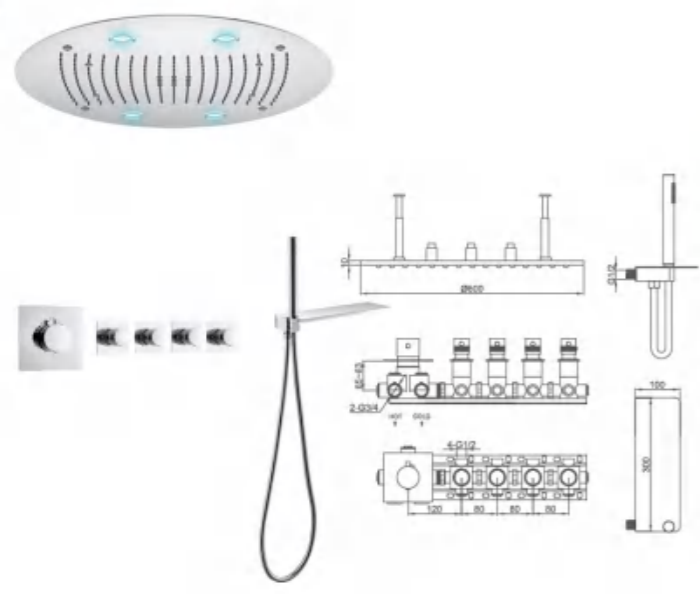

Wall-Mounted Thermostatic Rain Shower Set Series

Model No.6430812CP
Wall-mounted Thermostatic rain shower faucet
Finish: Chrome Plating