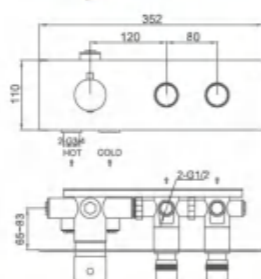

Model No.6231101BN

Thermostatic concealed rain shower valve (2 functions)
Installation: wall mounted , pre-installed
Finish: Brushed Nickel