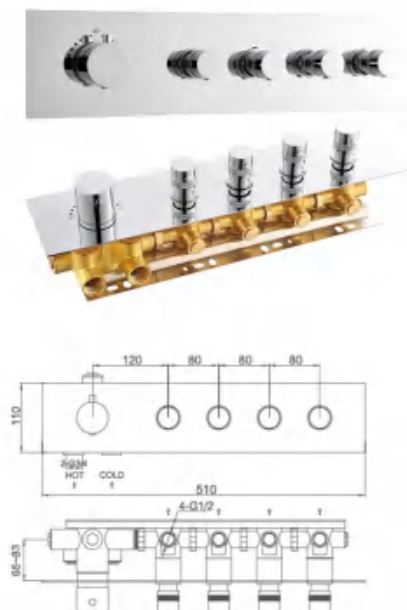

Wall-Mounted Control Temperature Shower Valve Series

Model No.6431101CP

Thermostatic concealed rain shower valve (4 functions)
Installation: wall mounted , pre-installed
Finish: Chrome Plating