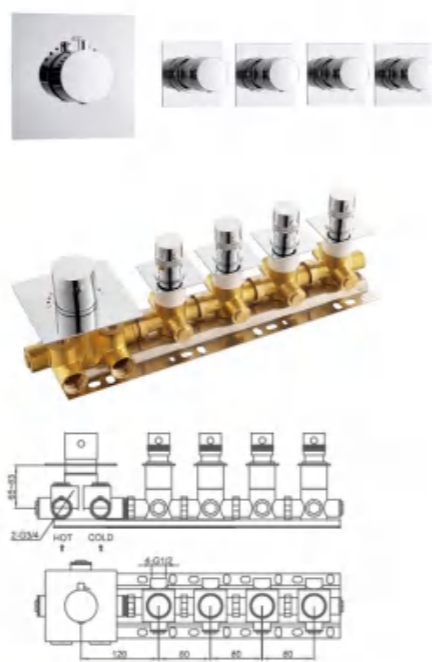

Model No.6130101CP

Thermostatic concealed rain shower valve (1 function)
Installation: wall mounted , pre-installed
Finish: Chrome Plating

Model No.6230101CP

Thermostatic concealed rain shower valve (2 functions)
Installation: wall mounted , pre-installed
Finish: Chrome Plating

Wall-Mounted Thermostatic Rain Shower Valve Series

Model No.6130102CP

Thermostatic concealed rain shower valve (1 functions)
Installation: wall mounted , pre-installed
Finish: Chrome Plating

Model No.6230102CP

Thermostatic concealed rain shower valve (2 functions)
Installation: wall mounted , pre-installed
Finish: Chrome Plating

Model No.6330101CP

Thermostatic concealed rain shower valve (3 functions)
Installation: wall mounted , pre-installed
Finish: Chrome Plating