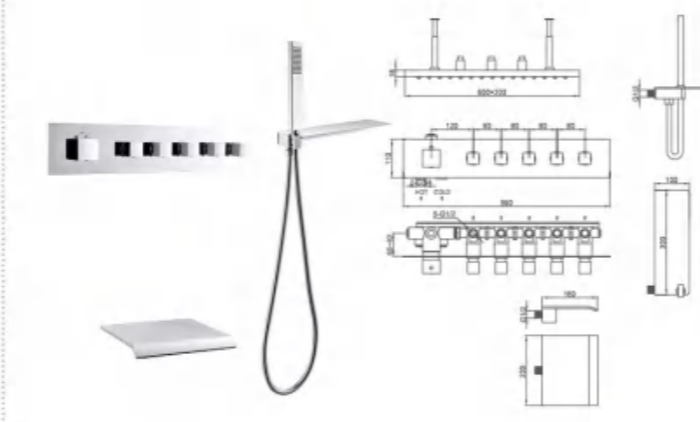

Model No.6531810CP
Wall-mounted Thermostatic rain shower faucet
Finish: Chrome Plating