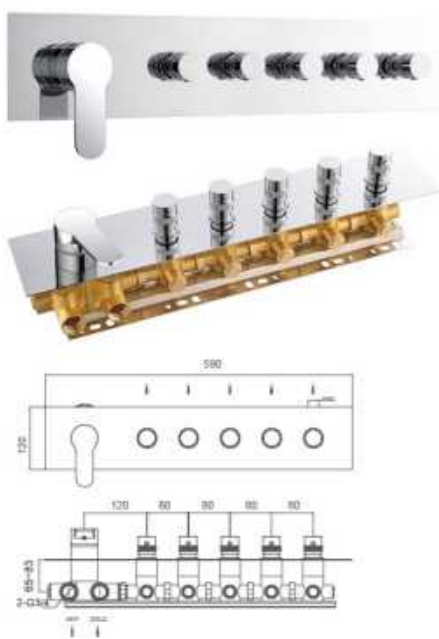

Model No.6536001CP

Control temperature concealed rain shower valve (5 functions)
Installation: wall mounted , pre-installed
Finish: Chrome Plating