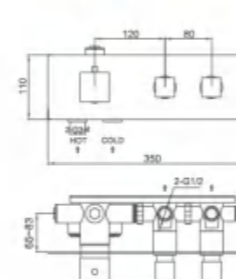

Model No.6231102GB

Thermostatic concealed rain shower valve (2 functions)
Installation: wall mounted , pre-installed
Finish: Gold