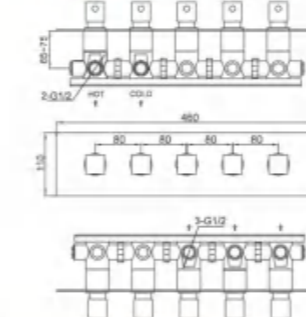

Model No.6333102MB

Control temperature concealed rain shower valve (3 functions)
Installation: wall mounted , pre-installed
Finish: Matte-Black