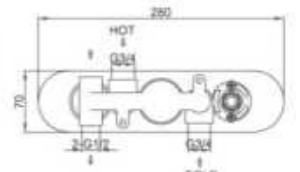

Model No.6251101CP

Thermostatic concealed shower valve (2 functions)
Installation: wall mounted , pre-installed
Finish: Chrome Plating