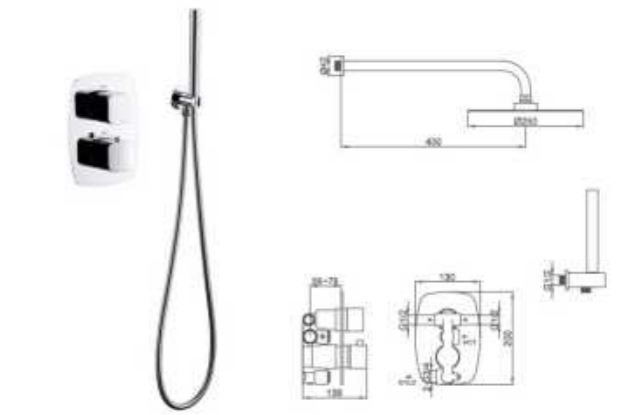

Model No. 6205810CP

Wall-mounted Thermostatic rain shower faucet
Finish: Chrome Plating