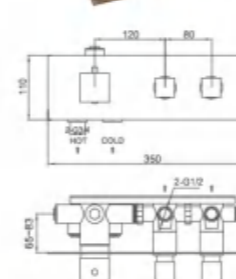

Wall-Mounted Control Temperature Shower Valve Series

Model No.6231102CP

Thermostatic concealed rain shower valve (2 functions)
Installation: wall mounted , pre-installed
Finish: Chrome Plating