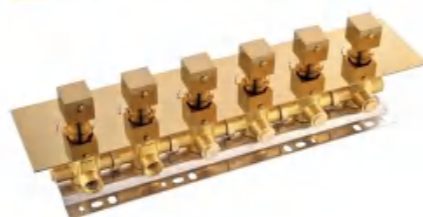

Model No.6433102GB

Control temperature concealed rain shower valve (4 functions)
Installation: wall mounted , pre-installed
Finish: Gold