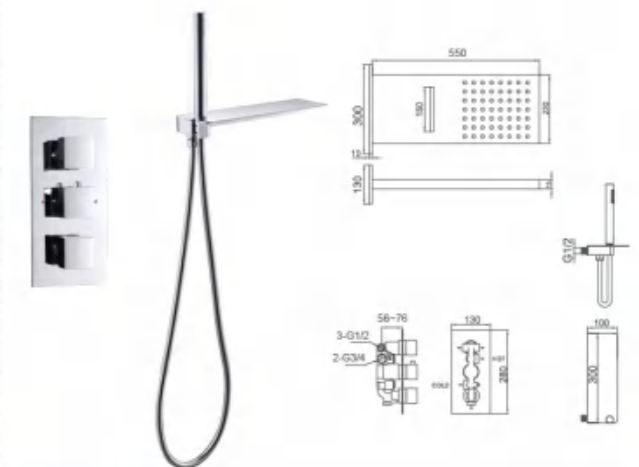

Model No.6301811CP

Wall-mounted Thermostatic rain shower faucet
Finish: Chrome Plating