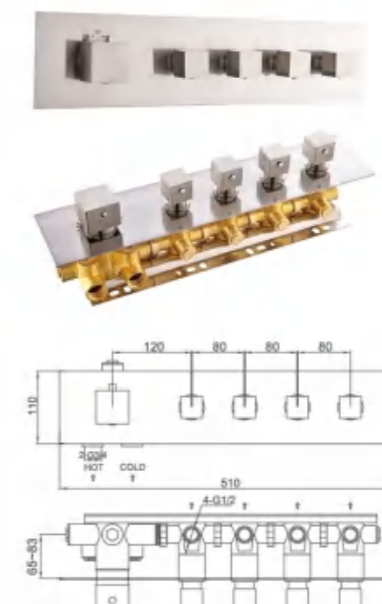

Model No.6431102BN

Thermostatic concealed rain shower valve (4 functions)
Installation: wall mounted , pre-installed
Finish: Brushed Nickel