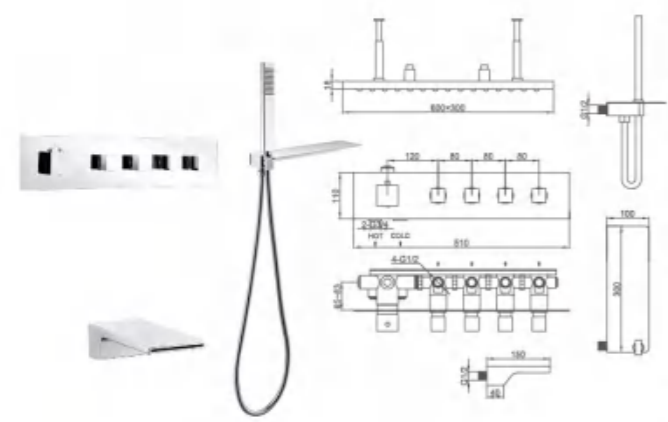

Model No.6330812CP

Wall-mounted Thermostatic rain shower faucet
Finish: Chrome Plating

Wall-Mounted Thermostatic Rain Shower Set Series

Model No.6430812CP
Wall-mounted Thermostatic rain shower faucet
Finish: Chrome Plating