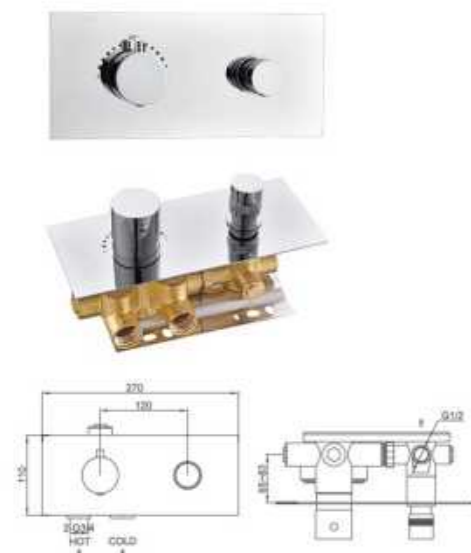

Wall-Mounted Control Temperature Shower Valve Series

Model No.6131101CP

Thermostatic concealed rain shower valve (1 function)
Installation: wall mounted , pre-installed
Finish: Chrome Plating