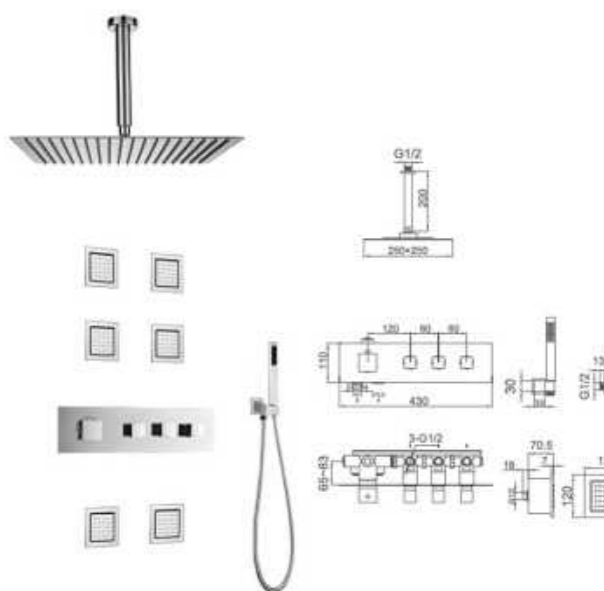

Model No.6331820CP

Wall-mounted Thermostatic rain shower faucet
Finish: Chrome Plating