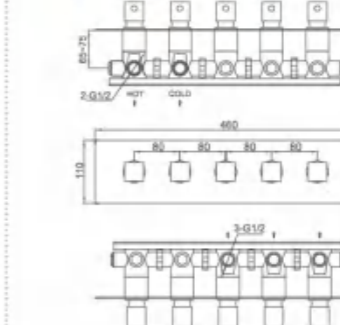

Model No.6333102GB

Control temperature concealed rain shower valve (3 functions)
Installation: wall mounted , pre-installed
Finish: Gold