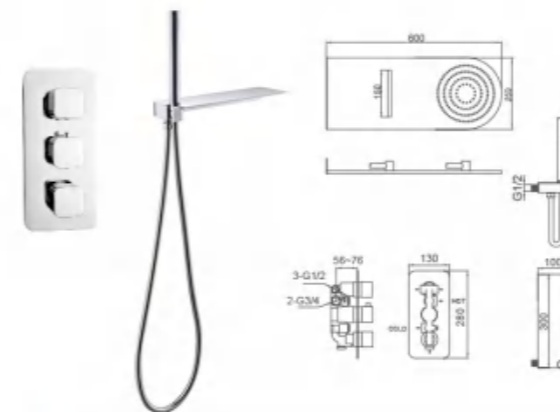

Wall-Mounted Thermostatic Rain Shower Set Series

Model No.6360811MB

Wall-mounted Thermostatic rain shower faucet
Finish: Matte-Black

Model No.6301810MB

Wall-mounted Thermostatic rain shower faucet
Finish: Matte-Black