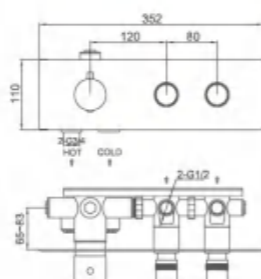

Model No.6231101MB

Thermostatic concealed rain shower valve (2 functions)
Installation: wall mounted , pre-installed
Finish: Matte-Black