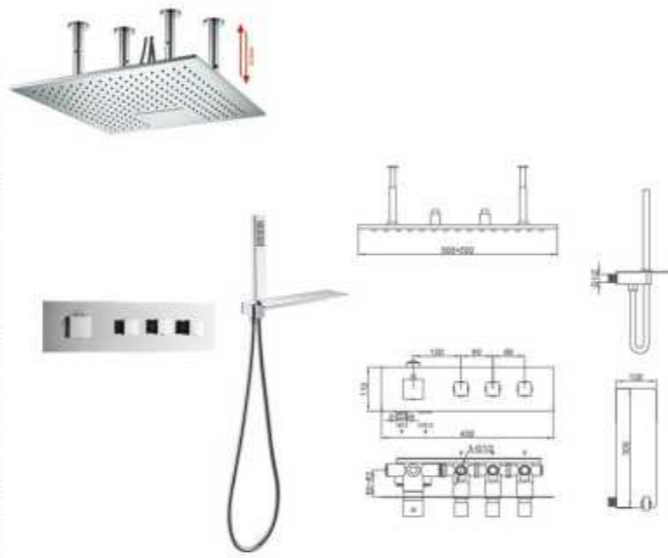

Model No.6331821CP

Wall-mounted Thermostatic rain shower faucet
Finish: Chrome Plating