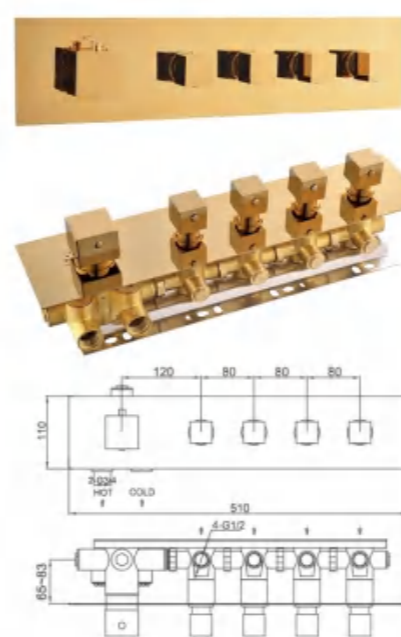

Model No.6431102GB

Thermostatic concealed rain shower valve (4 functions)
Installation: wall mounted , pre-installed
Finish: Gold