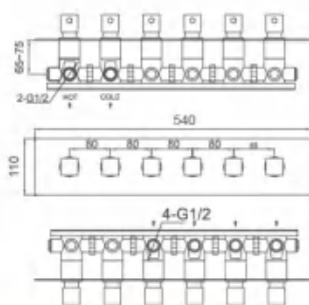

Model No.6433102MB

Control temperature concealed rain shower valve (4 functions)
Installation: wall mounted , pre-installed
Finish: Matte-Black