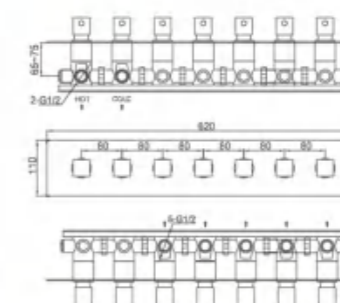

Model No.6533102CP

Control temperature concealed rain shower valve (5 functions)
Installation: wall mounted , pre-installed
Finish: Chrome Plating