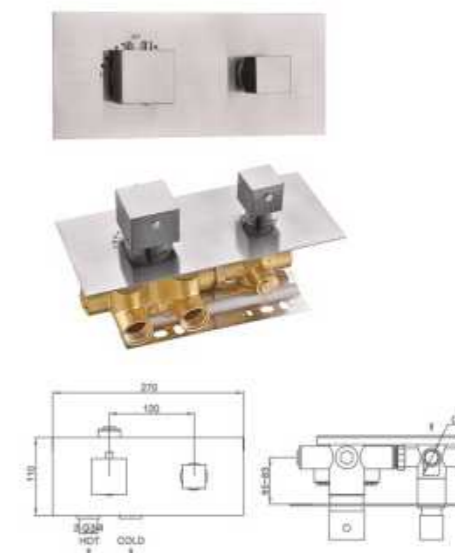

Model No.6131102BN

Thermostatic concealed rain shower valve (1 function)
Installation: wall mounted , pre-installed
Finish: Brushed Nickel